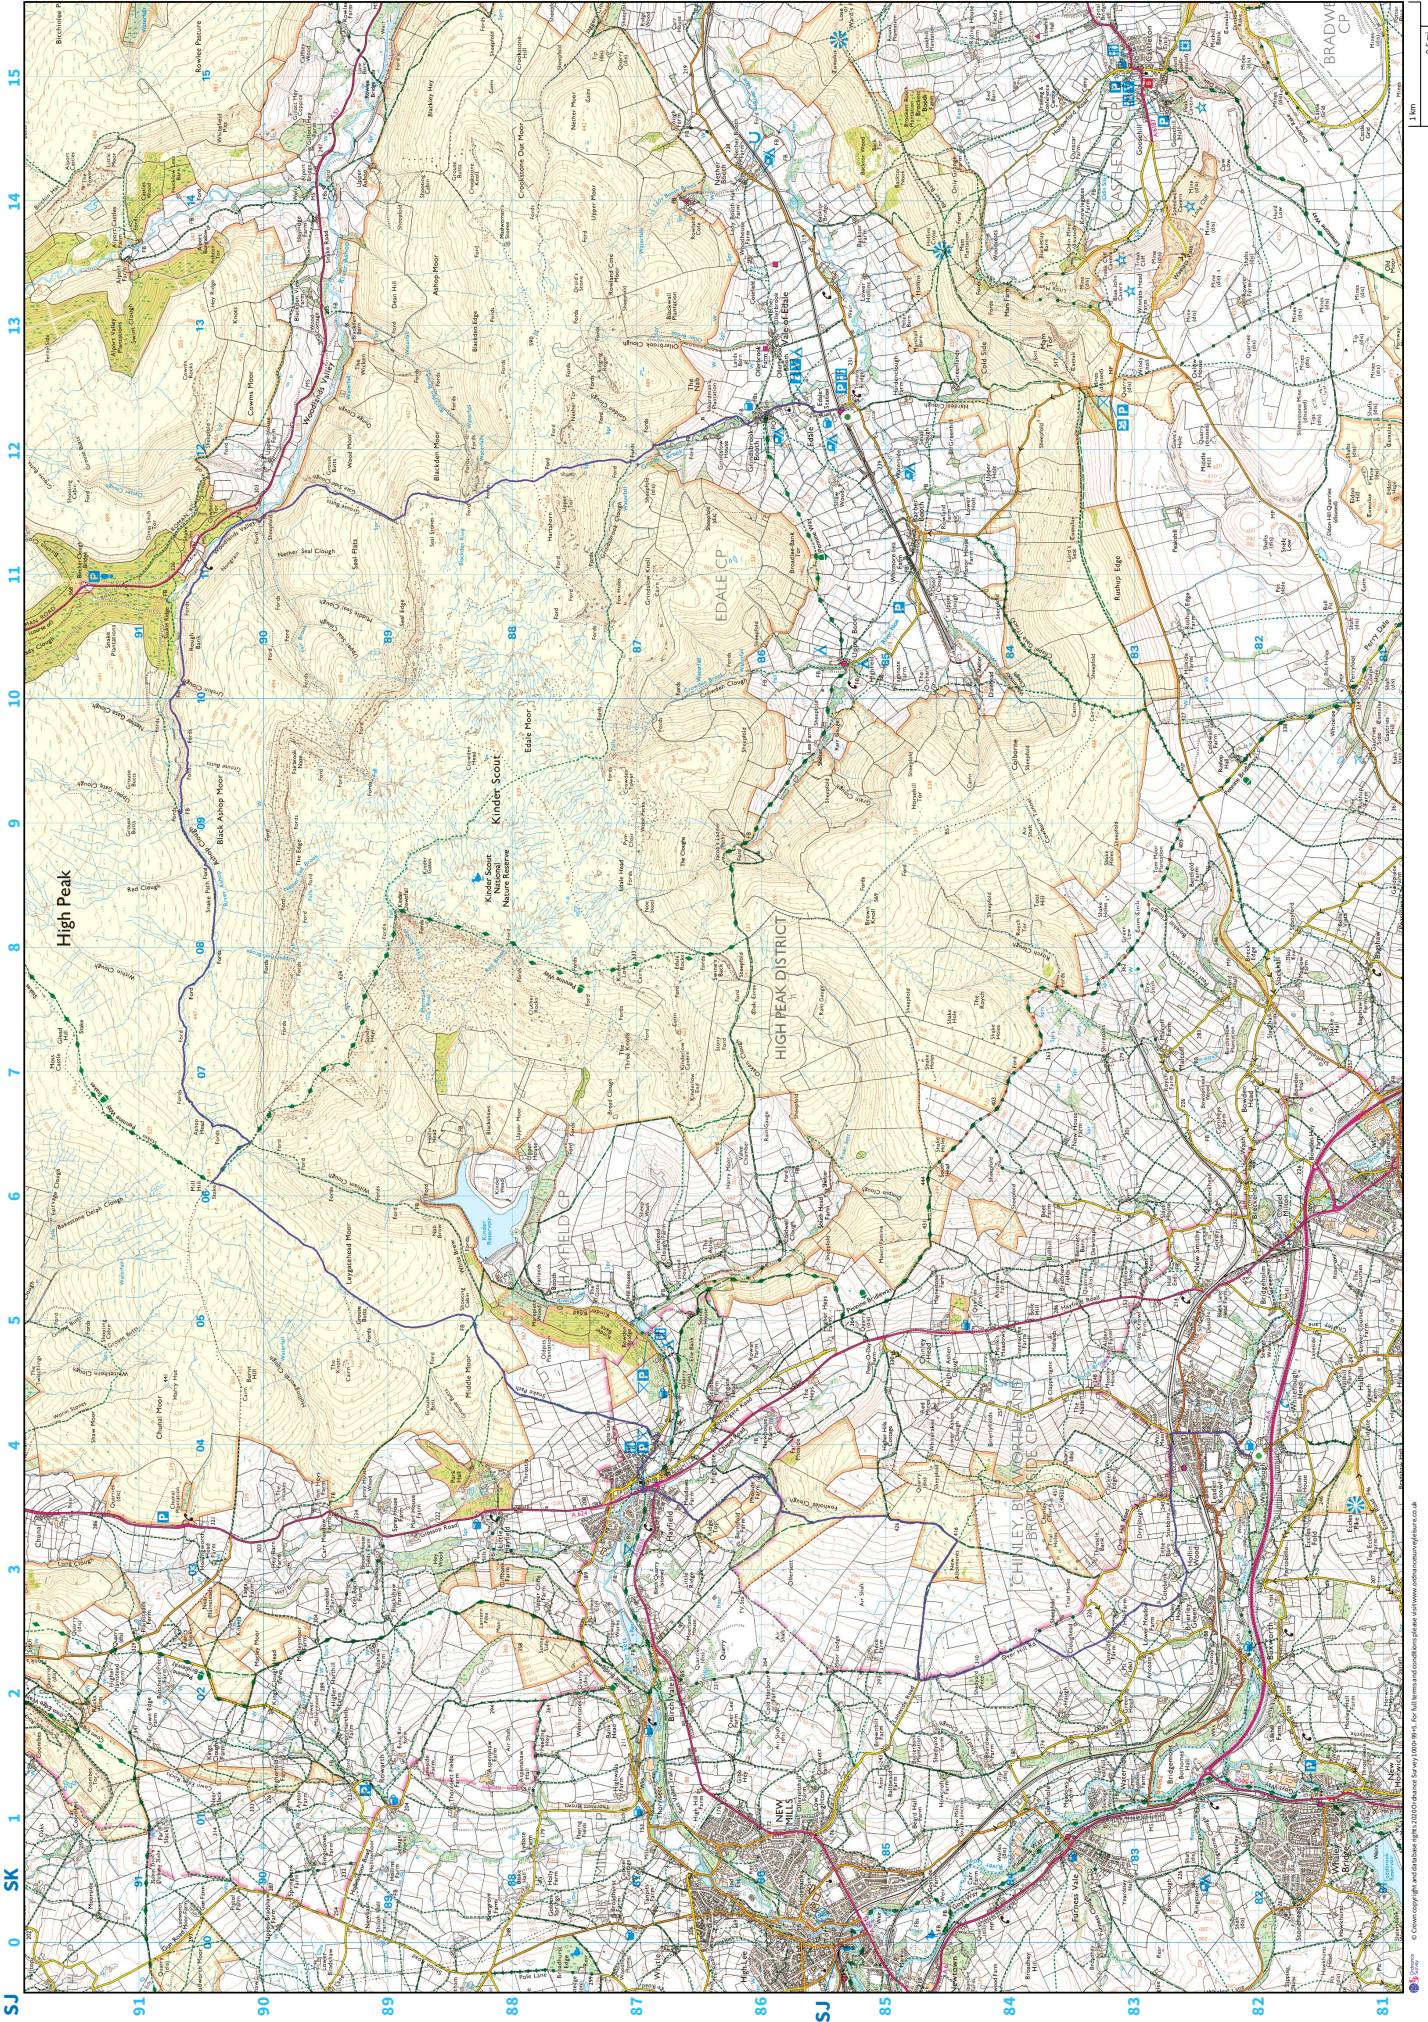

ROUTE 18 - EDALE VIA SNAKE PATH & CHURN

Route Information

Route 18 - Edale via snake path & churn

Route Summary

Total Distance **26.01 km (16.16 mi)**
Elevation **179 m at lowest point**
 586 m at highest point
Total Ascent **1110 m**

Elevation Profile